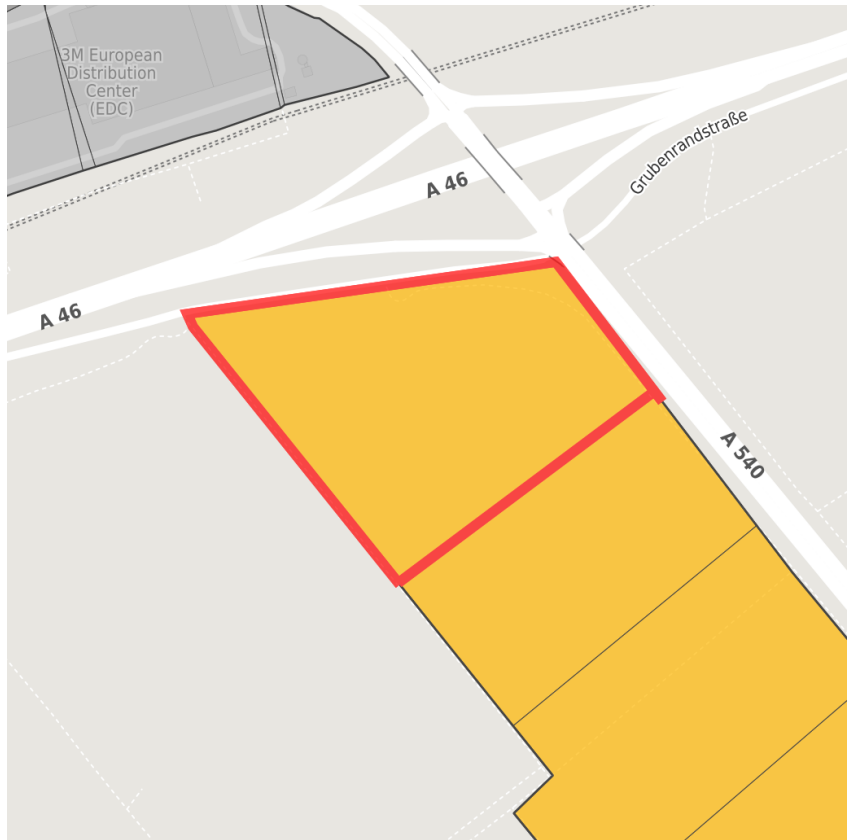

Factsheet parcel

Designation	Industriepark Elsachtal (No. 005)
Area size	104,000 m ²
City / district	Grevenbroich, Rhein-Kreis Neuss

Map view

Location in germany

Location in municipality

Detail view

© [OpenStreetMap](https://www.openstreetmap.org/) contributors. Map view subject to exact measurement.

Availabilities

Immediately available area	Available area within short term (< 2 years)	Available area within medium term (2-5 years)	Available area within Long term (> 5 years)
Not available area			

Other areas

Private ownership	Water area	Rail area	Street area
Green area	Living space	disposal/supply infrastructure	Other Area

Parcel

Area size	104,000 m ²
Price	On Demand
Availability	Available area within medium term (2-5 years)
Divisible	No
24h operation	No