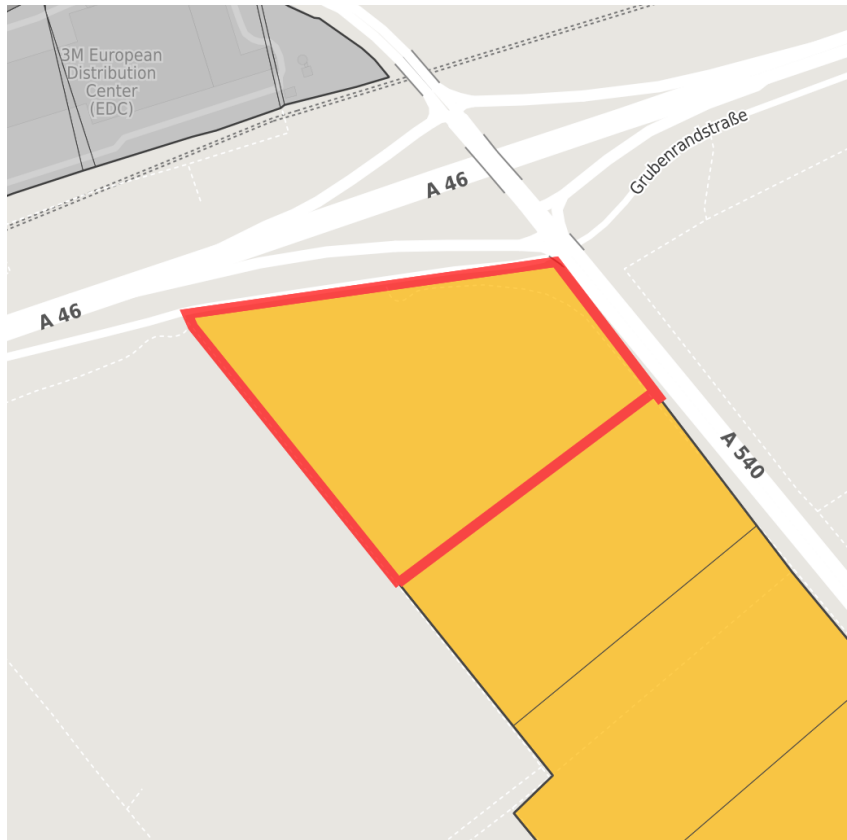

Factsheet parcel

Designation	Industriepark Elsachtal (No. 005)
Area size	104,000 m ²
City / district	Grevenbroich, Rhein-Kreis Neuss

Map view

Location in germany

Location in municipality

Detail view

© [OpenStreetMap](https://www.openstreetmap.org/) contributors. Map view subject to exact measurement.

Availabilities

Immediately available area	Available area within short term (< 2 years)	Available area within medium term (2-5 years)	Available area within Long term (> 5 years)
Not available area			

Other areas

Private ownership	Water area	Rail area	Street area
Green area	Living space	disposal/supply infrastructure	Other Area

Parcel

Area size	104,000 m ²
Price	On Demand
Availability	Available area within medium term (2-5 years)
Divisible	No
24h operation	No