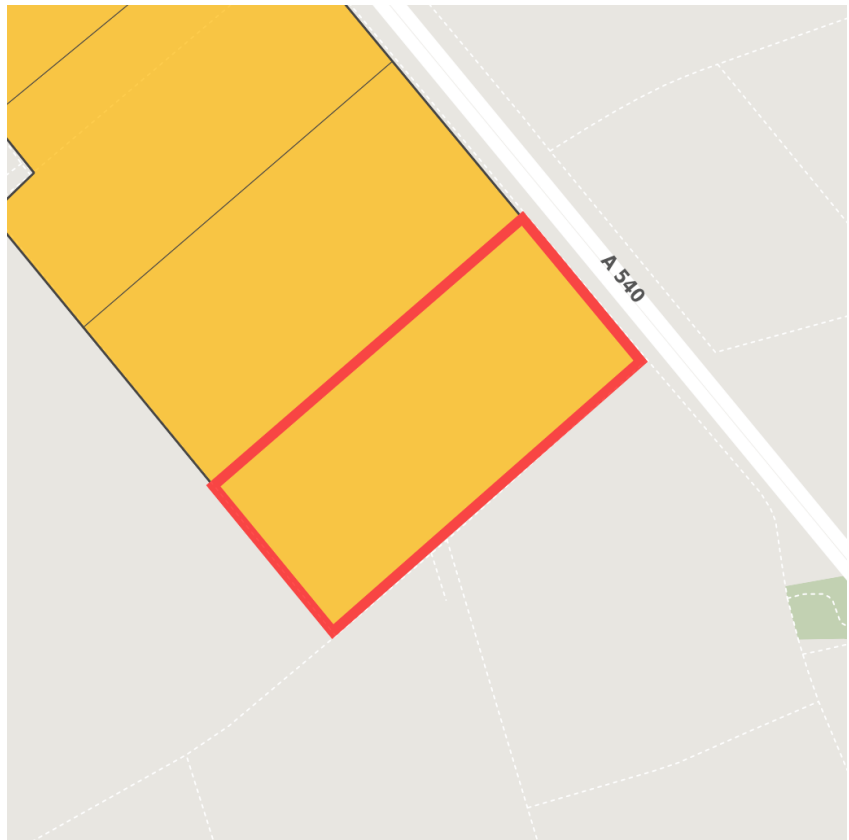

## Factsheet parcel

Designation	Industriepark Elsbachtal (No. 003)
Area size	83,000 m <sup>2</sup>
City / district	Grevenbroich, Rhein-Kreis Neuss

## Map view

Location in germany

Location in municipality

Detail view

© [OpenStreetMap](#) contributors. Map view subject to exact measurement.

## Parcel

Area size	83,000 m <sup>2</sup>
Price	On Demand
Availability	Available area within medium term (2-5 years)
Divisible	No
24h operation	No