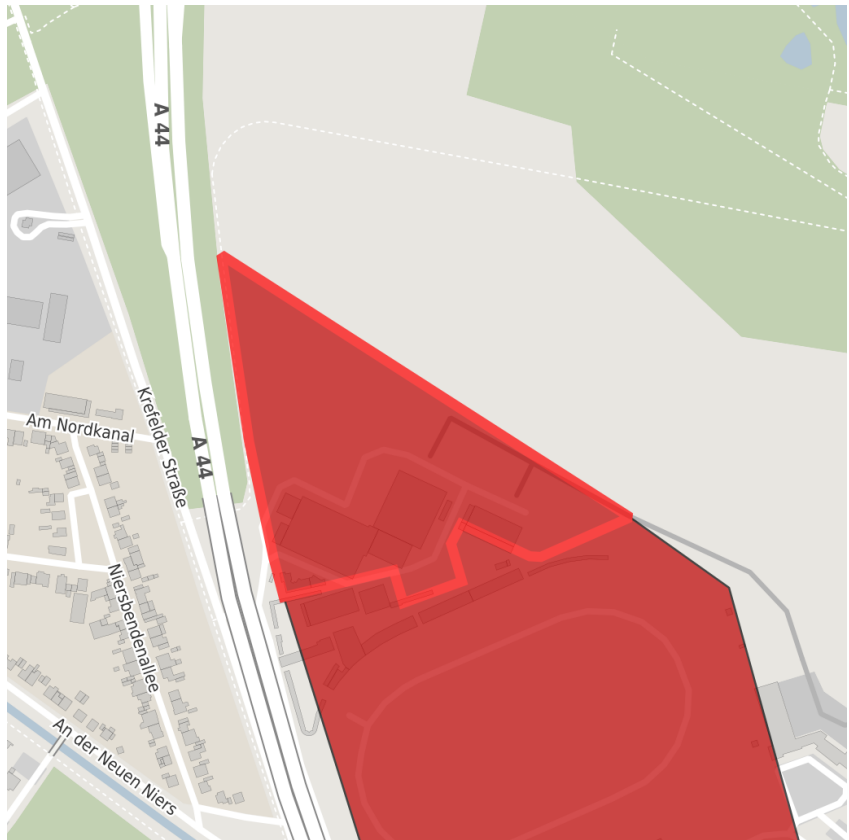

Factsheet parcel

Designation	Flughafenareal (No. 003)
Area size	60,264 m ²
City / district	Mönchengladbach, Mönchengladbach

Map view

Location in germany

Location in municipality

Detail view

© [OpenStreetMap](#) contributors. Map view subject to exact measurement.

Availabilities

Immediately available area	Available area within short term (< 2 years)	Available area within medium term (2-5 years)	Available area within Long term (> 5 years)
Not available area			

Other areas

Private ownership	Water area	Rail area	Street area
Green area	Living space	disposal/supply infrastructure	Other Area

Parcel

Area size	60,264 m ²
Price	On Demand
Availability	Immediately available area
Divisible	No
24h operation	No