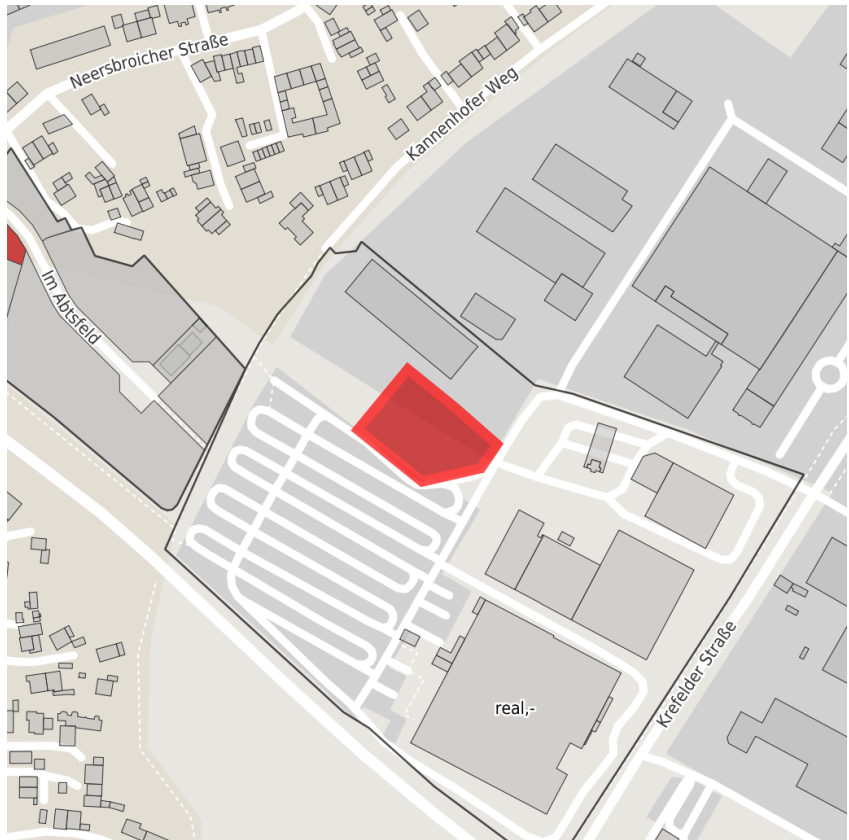

Factsheet parcel

Designation	GE Krefelderstraße (No. 001)
Area size	3,000 m ²
City / district	Mönchengladbach, Mönchengladbach

Map view

Location in germany

Location in municipality

Detail view

© [OpenStreetMap](#) contributors. Map view subject to exact measurement.

Availabilities

Immediately available area	Available area within short term (< 2 years)	Available area within medium term (2-5 years)	Available area within Long term (> 5 years)
Not available area			

Other areas

Private ownership	Water area	Rail area	Street area
Green area	Living space	disposal/supply infrastructure	Other Area

Parcel

Area size	3,000 m ²
Price	On Demand
Availability	Immediately available area
Divisible	No
24h operation	No