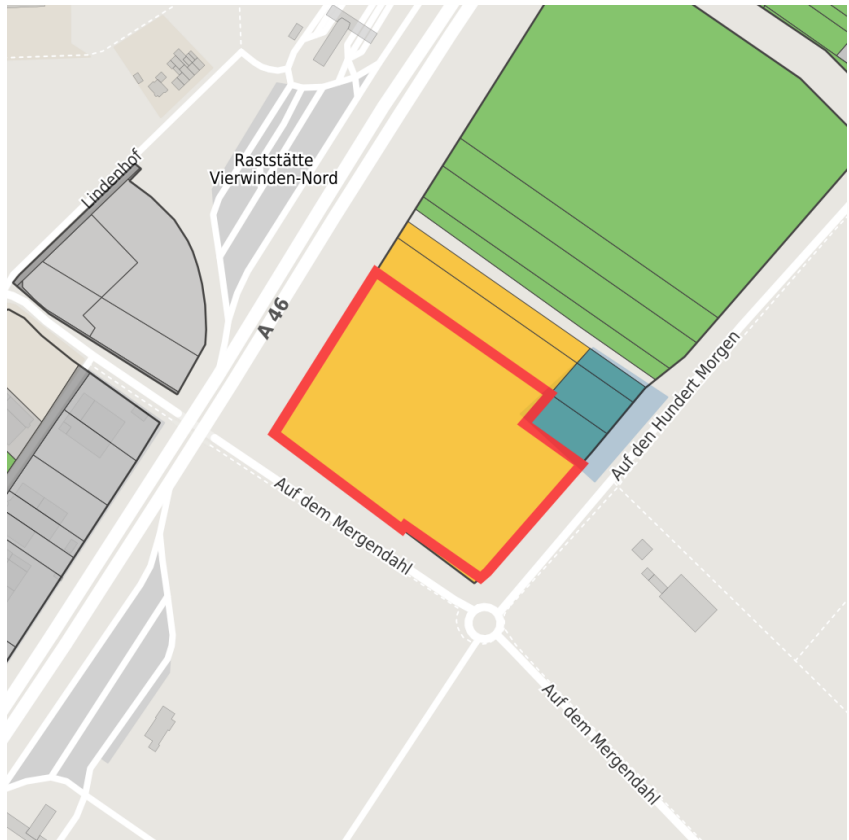

Factsheet parcel

Designation	Auf den Hundert Morgen (No. 2657)
Area size	30,667 m ²
City / district	Grevenbroich, Rhein-Kreis Neuss

Map view

Location in germany

Location in municipality

Detail view

© [OpenStreetMap](#) contributors. Map view subject to exact measurement.