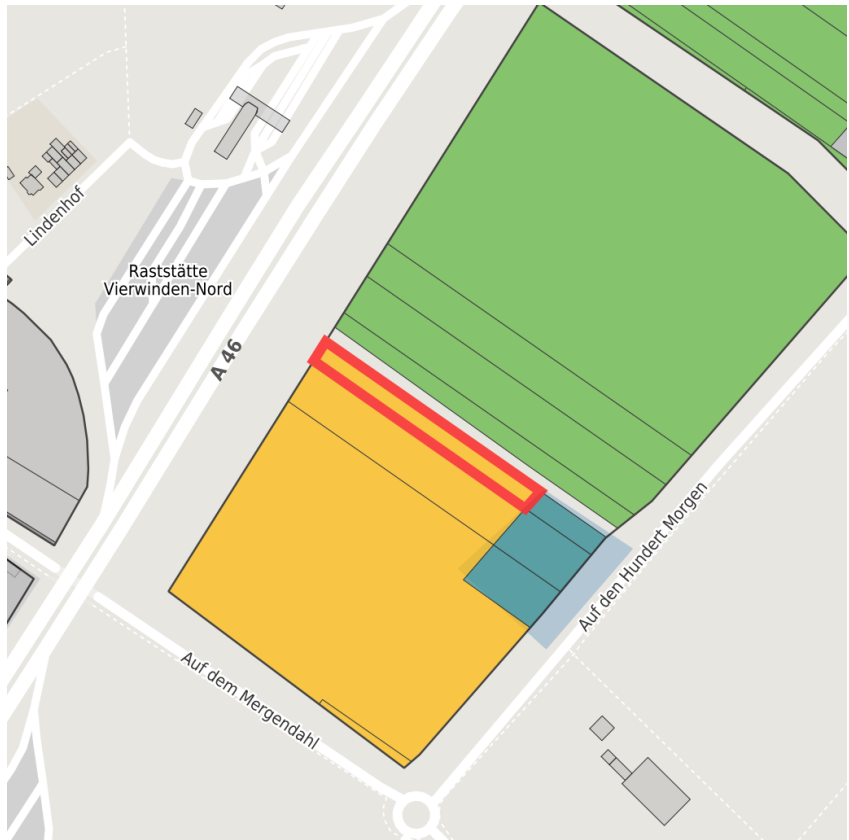

Factsheet parcel

Designation	Auf den Hundert Morgen (No. 2642)
Area size	2,672 m ²
City / district	Grevenbroich, Rhein-Kreis Neuss

Map view

Location in germany

Location in municipality

Detail view

© [OpenStreetMap](https://www.openstreetmap.org/) contributors. Map view subject to exact measurement.