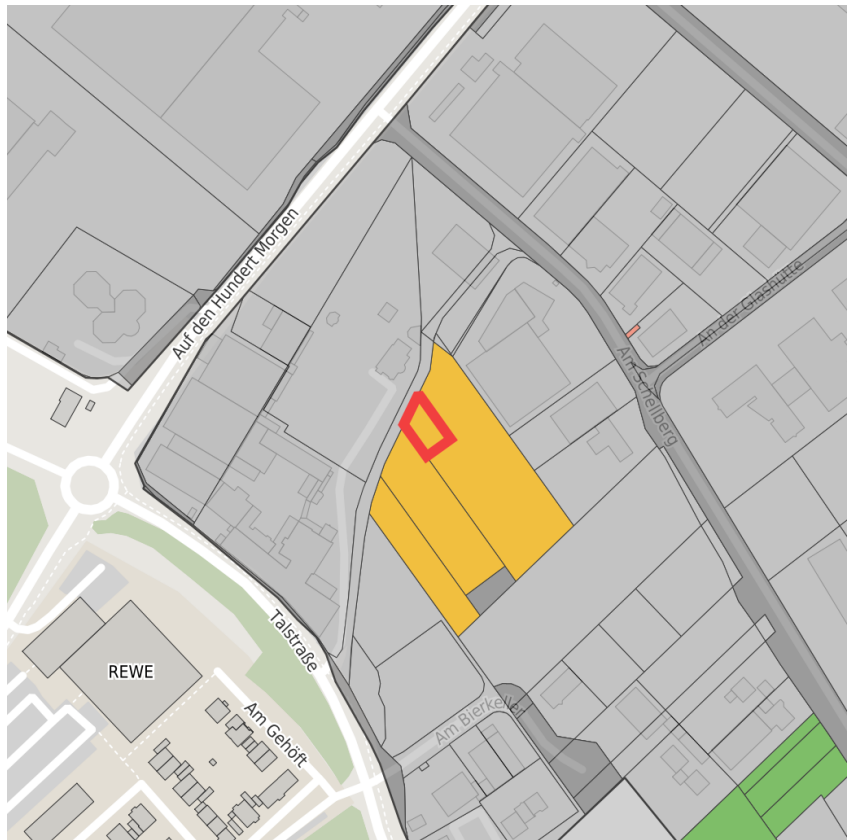

Factsheet parcel

Designation	Kapellen-Nord (No. 1760)
Area size	402 m ²
City / district	Grevenbroich, Rhein-Kreis Neuss

Map view

Location in germany

Location in municipality

Detail view

© [OpenStreetMap](#) contributors. Map view subject to exact measurement.