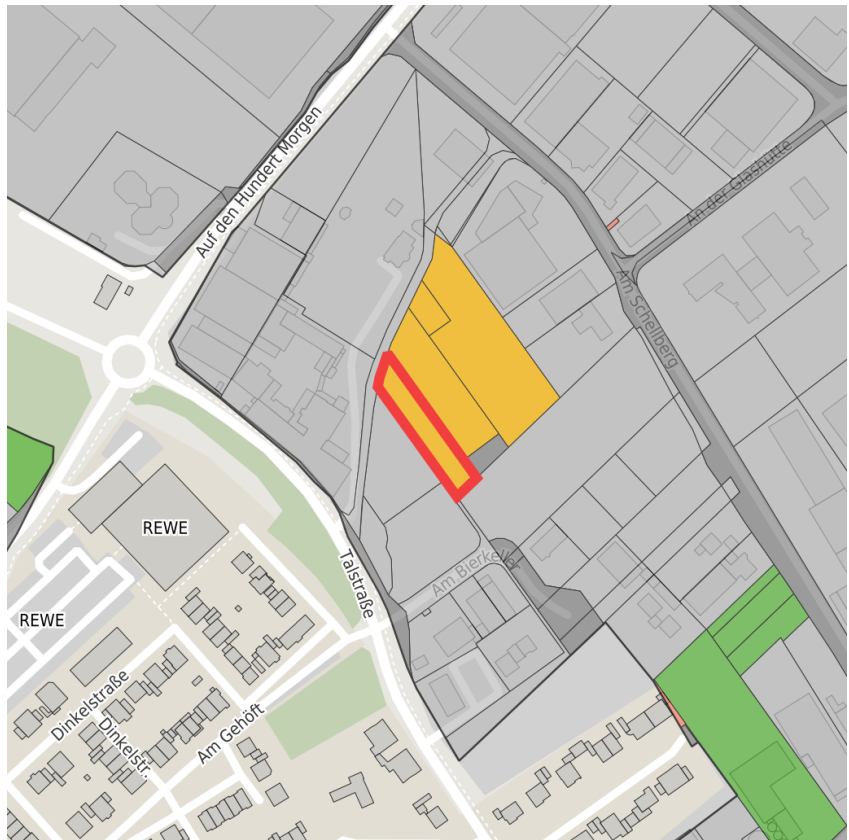

## Factsheet parcel

Designation	Kapellen-Nord (No. 1759)
Area size	1,407 m <sup>2</sup>
City / district	Grevenbroich, Rhein-Kreis Neuss

## Map view

Location in germany

Location in municipality

Detail view

© [OpenStreetMap](https://www.openstreetmap.org/) contributors. Map view subject to exact measurement.