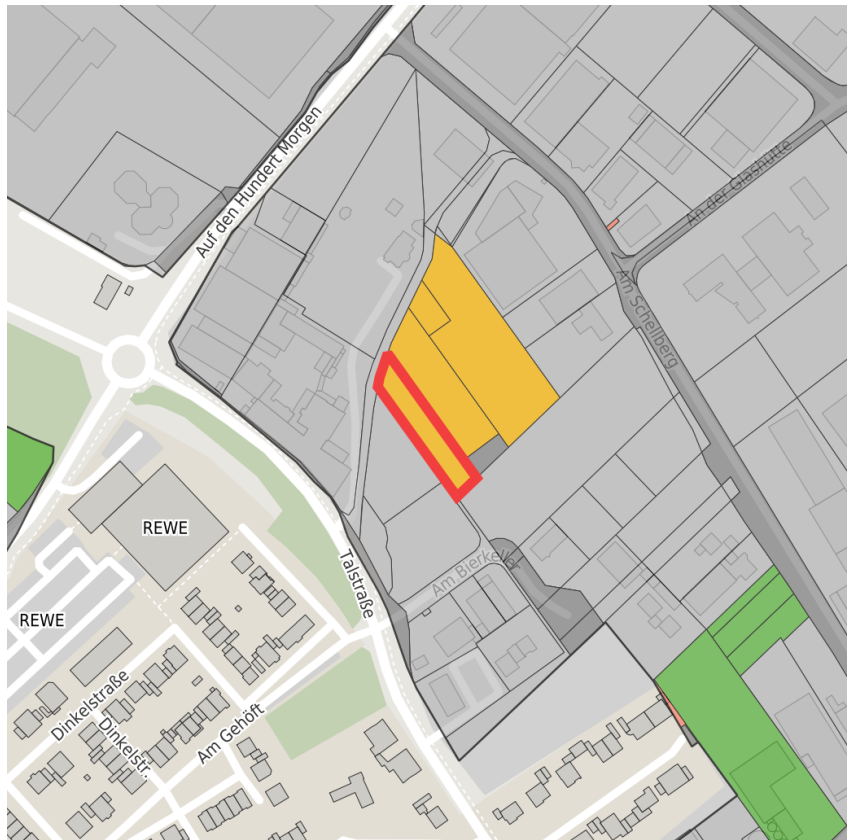

Factsheet parcel

Designation	Kapellen-Nord (No. 1759)
Area size	1,407 m ²
City / district	Grevenbroich, Rhein-Kreis Neuss

Map view

Location in germany

Location in municipality

Detail view

© [OpenStreetMap](#) contributors. Map view subject to exact measurement.

Availabilities

Immediately available area	Available area within short term (< 2 years)	Available area within medium term (2-5 years)	Available area within Long term (> 5 years)
Not available area			

Other areas