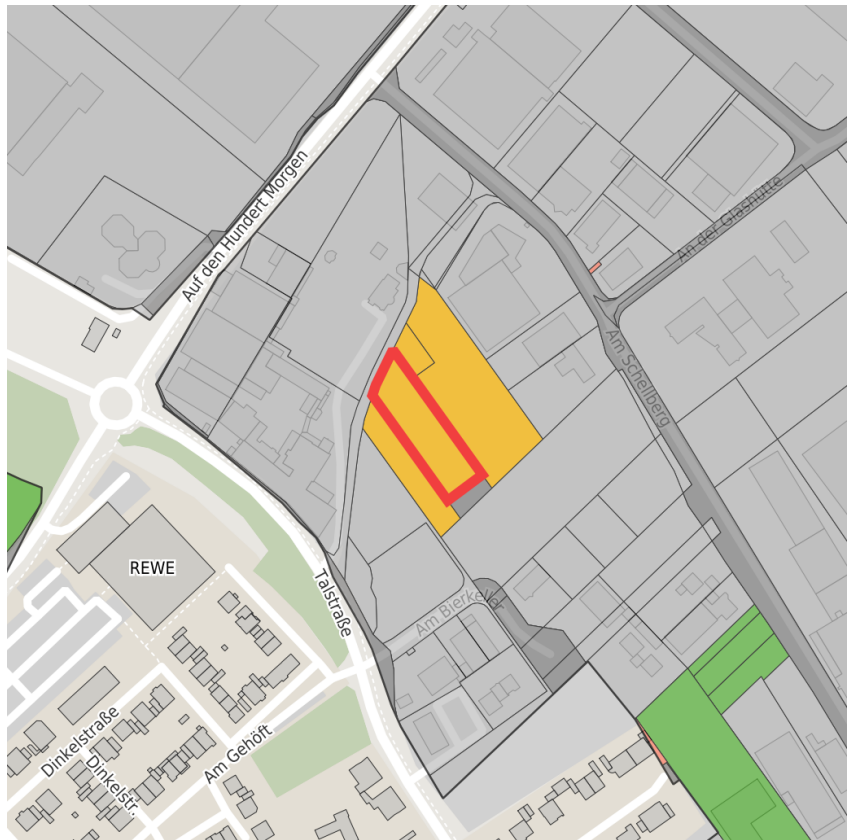

Factsheet parcel

Designation	Kapellen-Nord (No. 1702)
Area size	2,244 m ²
City / district	Grevenbroich, Rhein-Kreis Neuss

Map view

Location in germany

Location in municipality

Detail view

© [OpenStreetMap](#) contributors. Map view subject to exact measurement.

Availabilities

Immediately available area	Available area within short term (< 2 years)	Available area within medium term (2-5 years)	Available area within Long term (> 5 years)
Not available area			

Other areas

Private ownership	Water area	Rail area	Street area
Green area	Living space	disposal/supply infrastructure	Other Area

Parcel

Area size	2,244 m ²
Price	On Demand
Availability	Available area within medium term (2-5 years)
Area designation	Commercial zone
Divisible	No
24h operation	No