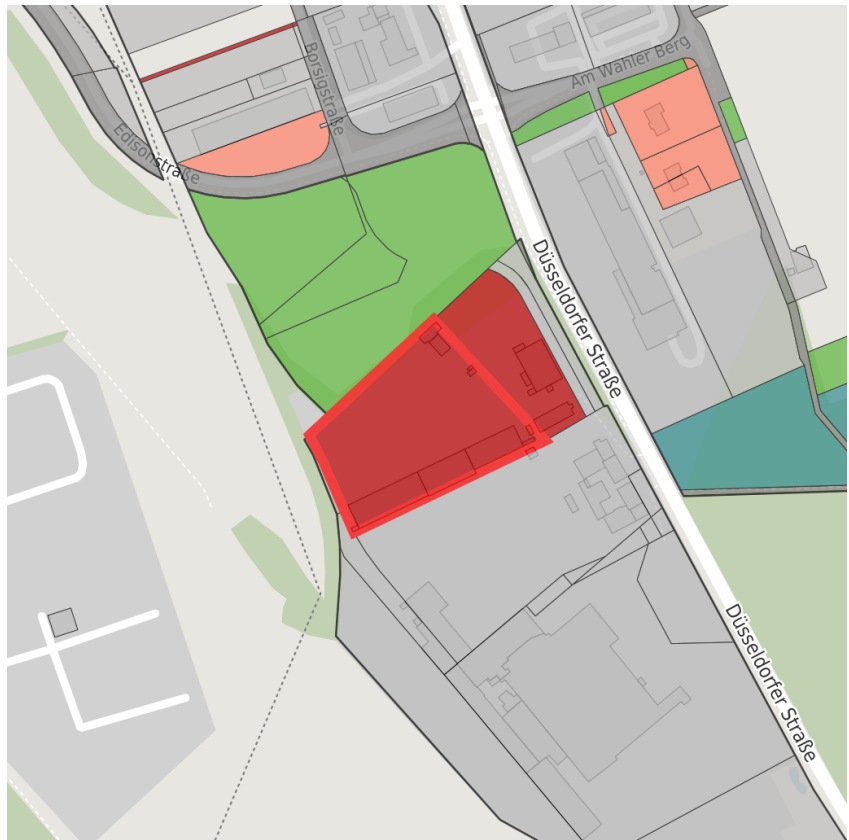

## Factsheet parcel

Designation	Gewerbegebiet Heerschleide (No. 488)
Area size	11,985 m <sup>2</sup>
City / district	Dormagen, Rhein-Kreis Neuss

## Map view

Location in germany

Location in municipality

Detail view

© [OpenStreetMap](#) contributors. Map view subject to exact measurement.

## Availabilities

Immediately available area	Available area within short term (< 2 years)	Available area within medium term (2-5 years)	Available area within Long term (> 5 years)
Not available area			

## Parcel

Area size	11,985 m <sup>2</sup>
Price	On Demand
Availability	Immediately available area
Area designation	Commercial zone
Divisible	No
24h operation	No

Gewerbegrundstück Düsseldorfer  
Str. 87