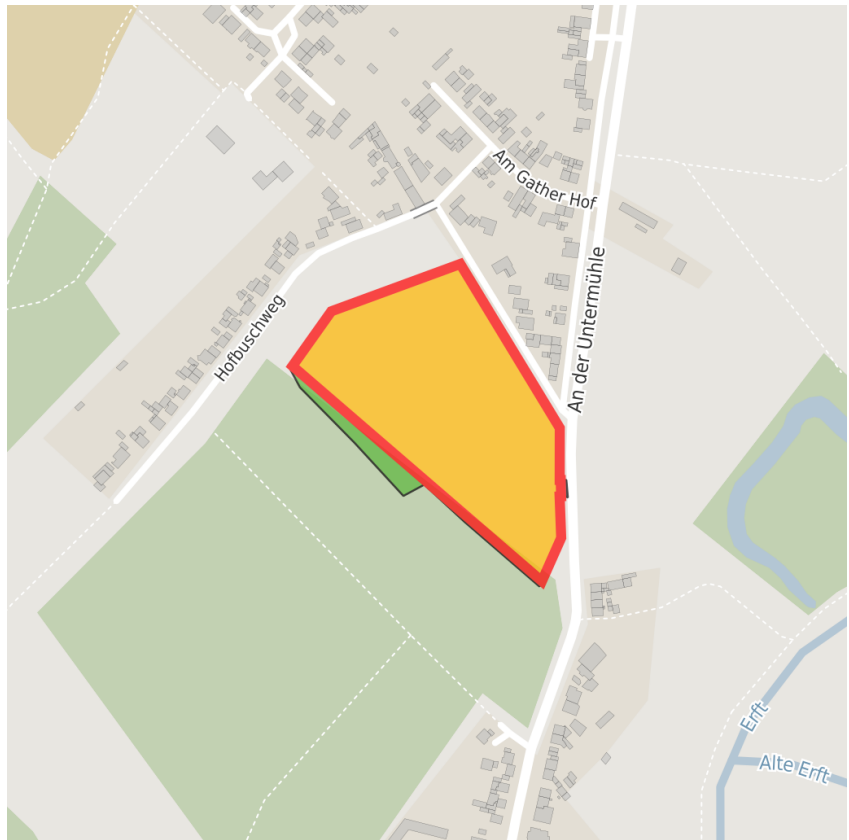

Factsheet parcel

Designation	Lange Walker / An den Eichen (No. 2426)
Area size	28,405 m ²
City / district	Grevenbroich, Rhein-Kreis Neuss

Map view

Location in germany

Location in municipality

Detail view

© [OpenStreetMap](https://www.openstreetmap.org/) contributors. Map view subject to exact measurement.

Availabilities

Immediately available area	Available area within short term (< 2 years)	Available area within medium term (2-5 years)	Available area within Long term (> 5 years)
Not available area			

Other areas

Private ownership	Water area	Rail area	Street area
Green area	Living space	disposal/supply infrastructure	Other Area

Parcel

Area size	28,405 m ²
Price	On Demand
Availability	Available area within medium term (2-5 years)
Area designation	Commercial zone
Divisible	No
24h operation	No