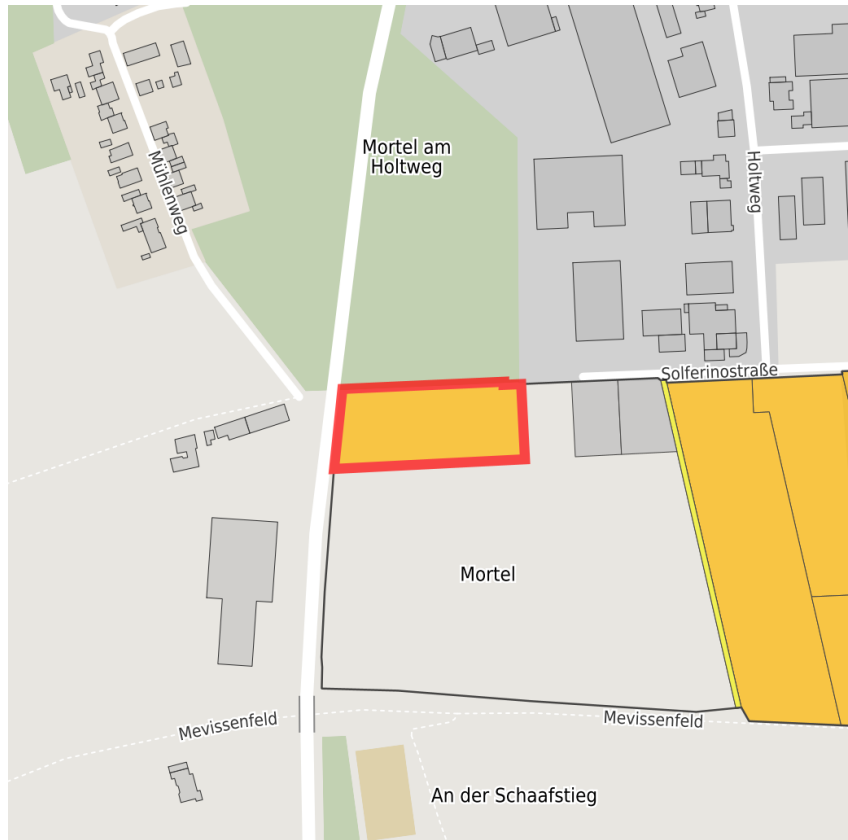

Factsheet parcel

Designation	Bracht (No. 005)
Area size	5,992 m ²
City / district	Brüggen, Viersen

Map view

Location in germany

Location in municipality

Detail view

© [OpenStreetMap](#) contributors. Map view subject to exact measurement.

Availabilities

Immediately available area	Available area within short term (< 2 years)	Available area within medium term (2-5 years)	Available area within Long term (> 5 years)
Not available area			

Other areas

Private ownership	Water area	Rail area	Street area
Green area	Living space	disposal/supply infrastructure	Other Area

Parcel

Area size	5,992 m ²
Price	On Demand
Availability	Available area within medium term (2-5 years)
Divisible	No
24h operation	No