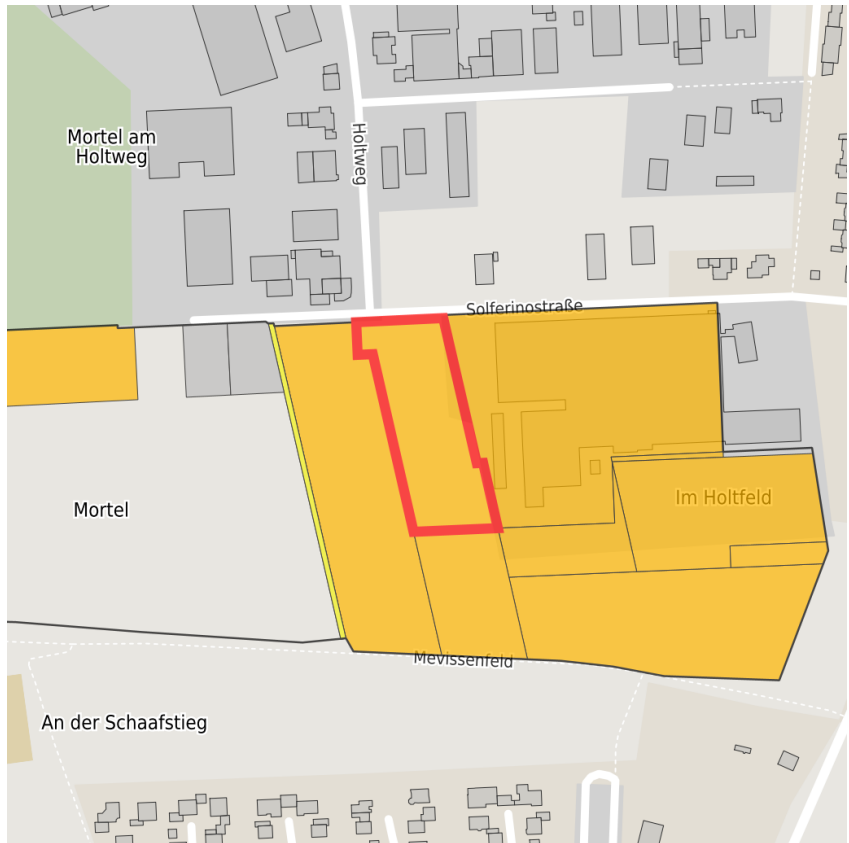

Factsheet parcel

Designation	Bracht (No. 001)
Area size	7,747 m ²
City / district	Brüggen, Viersen

Map view

Location in germany

Location in municipality

Detail view

© [OpenStreetMap](#) contributors. Map view subject to exact measurement.

Availabilities

Immediately available area	Available area within short term (< 2 years)	Available area within medium term (2-5 years)	Available area within Long term (> 5 years)
Not available area			

Other areas

Private ownership	Water area	Rail area	Street area
Green area	Living space	disposal/supply infrastructure	Other Area

Parcel

Area size	7,747 m ²
Price	On Demand
Availability	Available area within medium term (2-5 years)
Divisible	No
24h operation	No