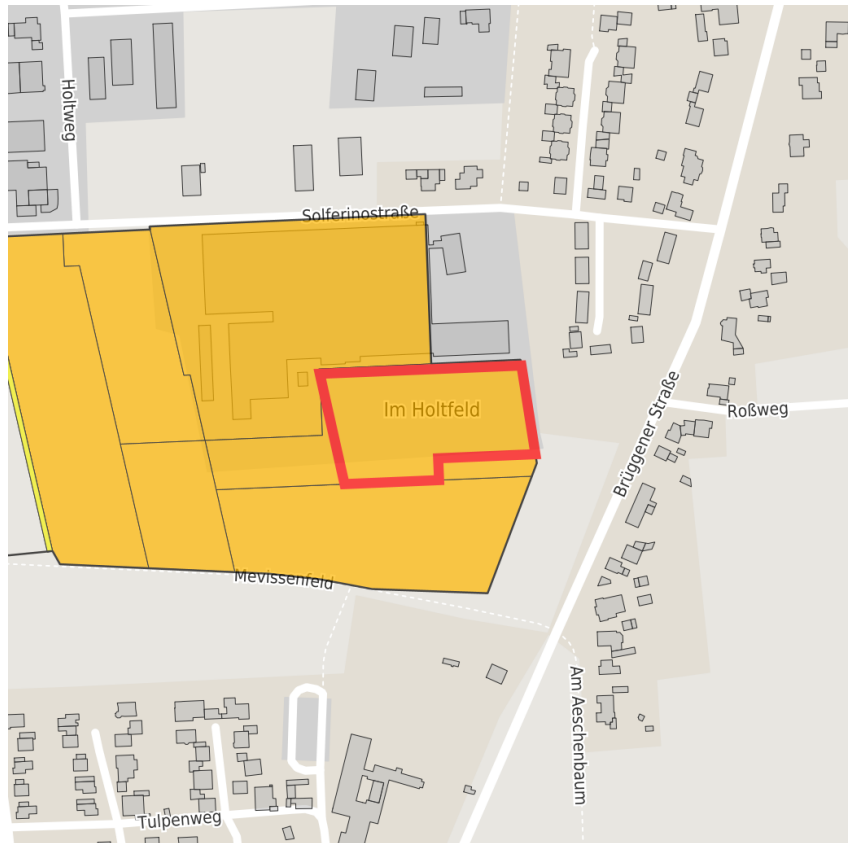

Factsheet parcel

Designation	Bracht (No. 001)
Area size	8,777 m ²
City / district	Brüggen, Viersen

Map view

Location in germany

Location in municipality

Detail view

© [OpenStreetMap](https://www.openstreetmap.org/) contributors. Map view subject to exact measurement.

Availabilities

 Immediately available area	 Available area within short term (< 2 years)	 Available area within medium term (2-5 years)	 Available area within Long term (> 5 years)
 Not available area			

Other areas

 Private ownership	 Water area	 Rail area	 Street area
 Green area	 Living space	 disposal/supply infrastructure	 Other Area

Parcel

Area size	8,777 m ²
Price	On Demand
Availability	Available area within medium term (2-5 years)
Divisible	No
24h operation	No