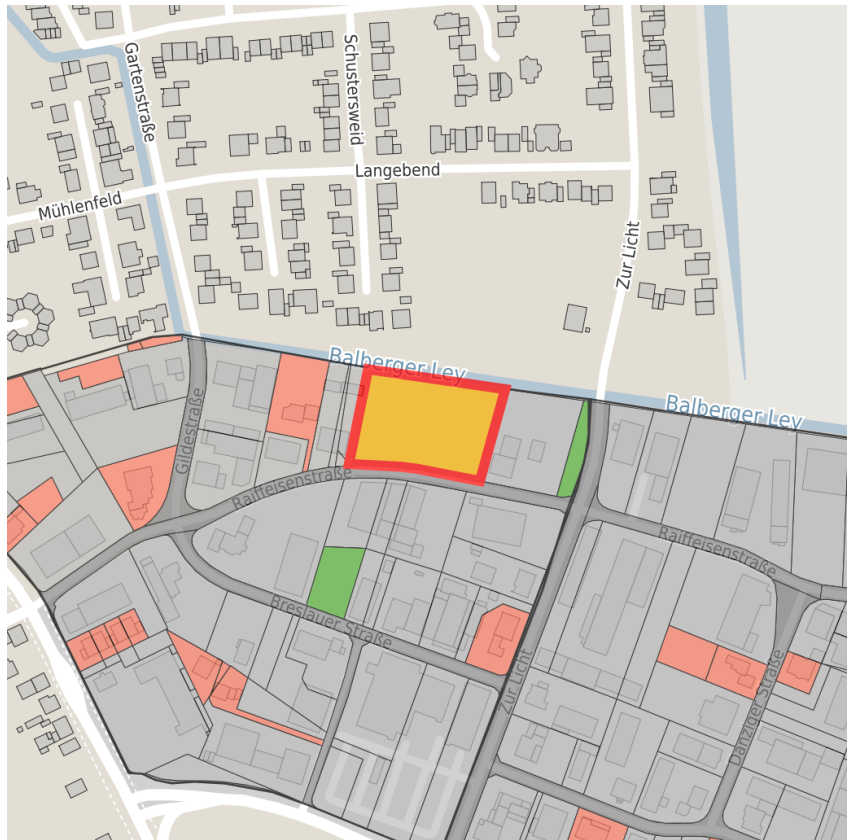

Factsheet parcel

Designation	Gewerbegebiet Zur Licht (No. 051)
Area size	4,700 m ²
City / district	Sonsbeck, Wesel

Map view

Location in germany

Location in municipality

Detail view

© [OpenStreetMap](#) contributors. Map view subject to exact measurement.

Availabilities

Immediately available area	Available area within short term (< 2 years)	Available area within medium term (2-5 years)	Available area within Long term (> 5 years)
Not available area			

Other areas

Private ownership	Water area	Rail area	Street area
Green area	Living space	disposal/supply infrastructure	Other Area

Parcel

Area size	4,700 m ²
Price	On Demand
Availability	Available area within medium term (2-5 years)
Area designation	Commercial zone
Divisible	No
24h operation	No

Bildnachweis: Geoportal Ruhr

Commercial zone

Location	
Main companies	Nedupack Thermoforming GmbH, Stahlbau Wolf GmbH, VanHuet & Weber GmbH
Industrial tax multiplier	411.00 %
Regional important?	No

Logo

Bildnachweis: Geoportal Ruhr