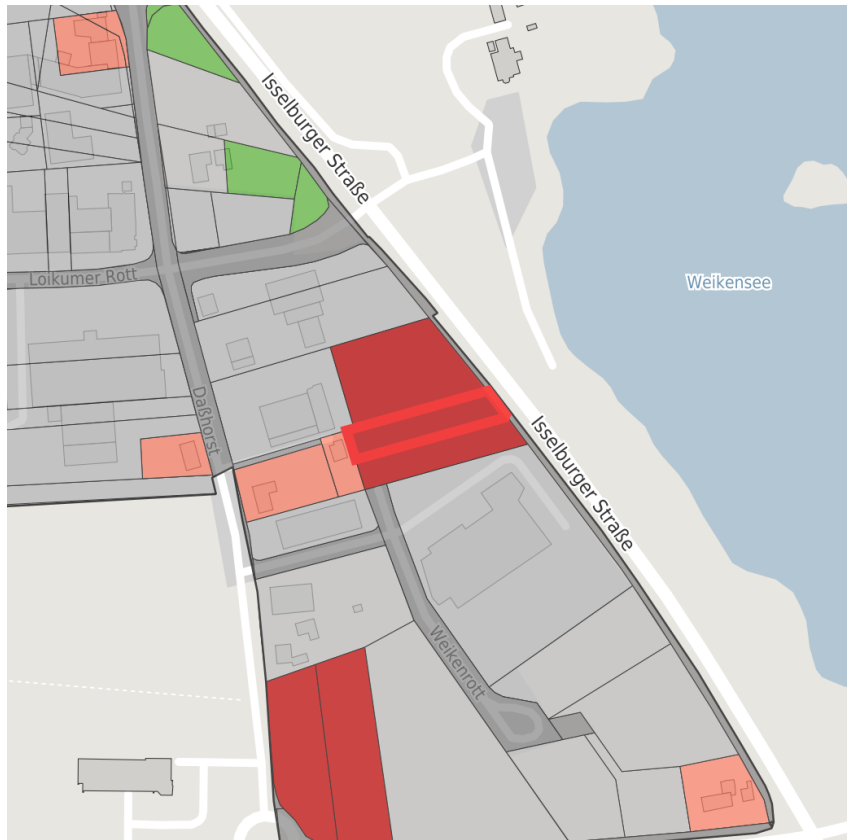

## Factsheet parcel

Designation	Gewerbegebiet Hamminkeln-Nord (No. 088)
Area size	1,716 m <sup>2</sup>
City / district	Hamminkeln, Wesel

## Map view

Location in germany

Location in municipality

Detail view

© [OpenStreetMap](#) contributors. Map view subject to exact measurement.

## Availabilities

Immediately available area	Available area within short term (< 2 years)	Available area within medium term (2-5 years)	Available area within Long term (> 5 years)
Not available area			

## Parcel

Area size	1,716 m <sup>2</sup>
Price	On Demand
Availability	Immediately available area
Divisible	No
24h operation	No