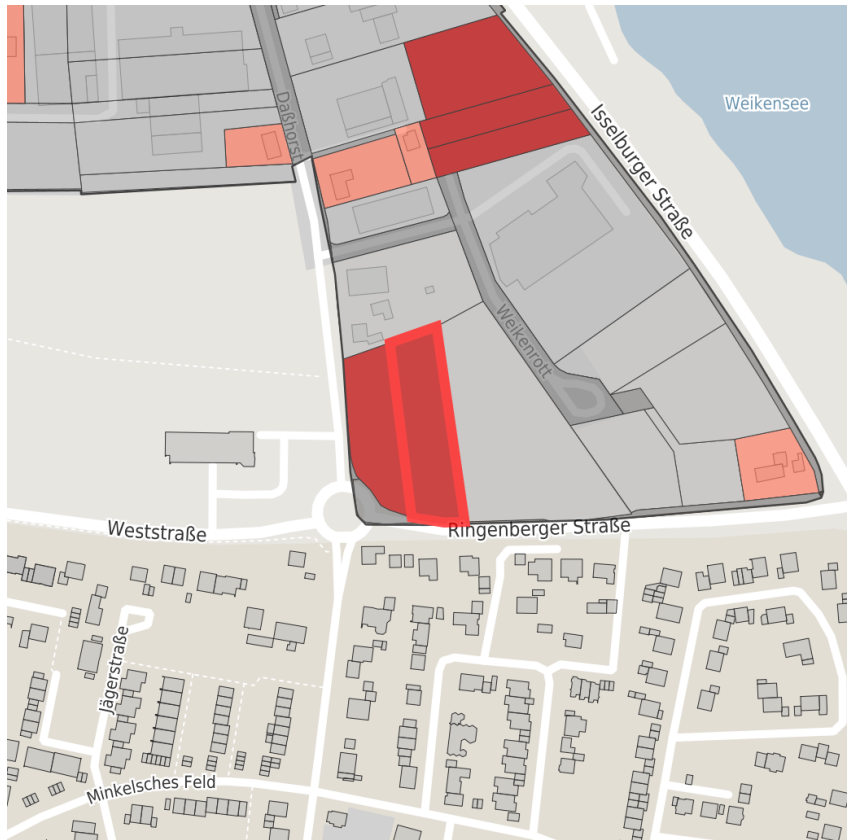

Factsheet parcel

Designation	Gewerbegebiet Hamminkeln-Nord (No. 048)
Area size	3,907 m ²
City / district	Hamminkeln, Wesel

Map view

Location in germany

Location in municipality

Detail view

© [OpenStreetMap](#) contributors. Map view subject to exact measurement.

Availabilities

Immediately available area	Available area within short term (< 2 years)	Available area within medium term (2-5 years)	Available area within Long term (> 5 years)
Not available area			

Other areas

Private ownership	Water area	Rail area	Street area
Green area	Living space	disposal/supply infrastructure	Other Area

Parcel

Area size	3,907 m ²
Price	On Demand
Availability	Immediately available area
Divisible	No
24h operation	No

Bildnachweis: Geoportal Ruhr

Commercial zone

Location	
Industrial tax multiplier	452.00 %
Regional important?	No

Bildnachweis: Geoportal Ruhr

Wappen

Transport connections

		Distance	
		[km]	[min]
Freeway	A 3	0.1	
Highway	B 473	0.1	
Airport	Düsseldorf Flughafen	66.0	
Railway	Bahnhof	0.9	